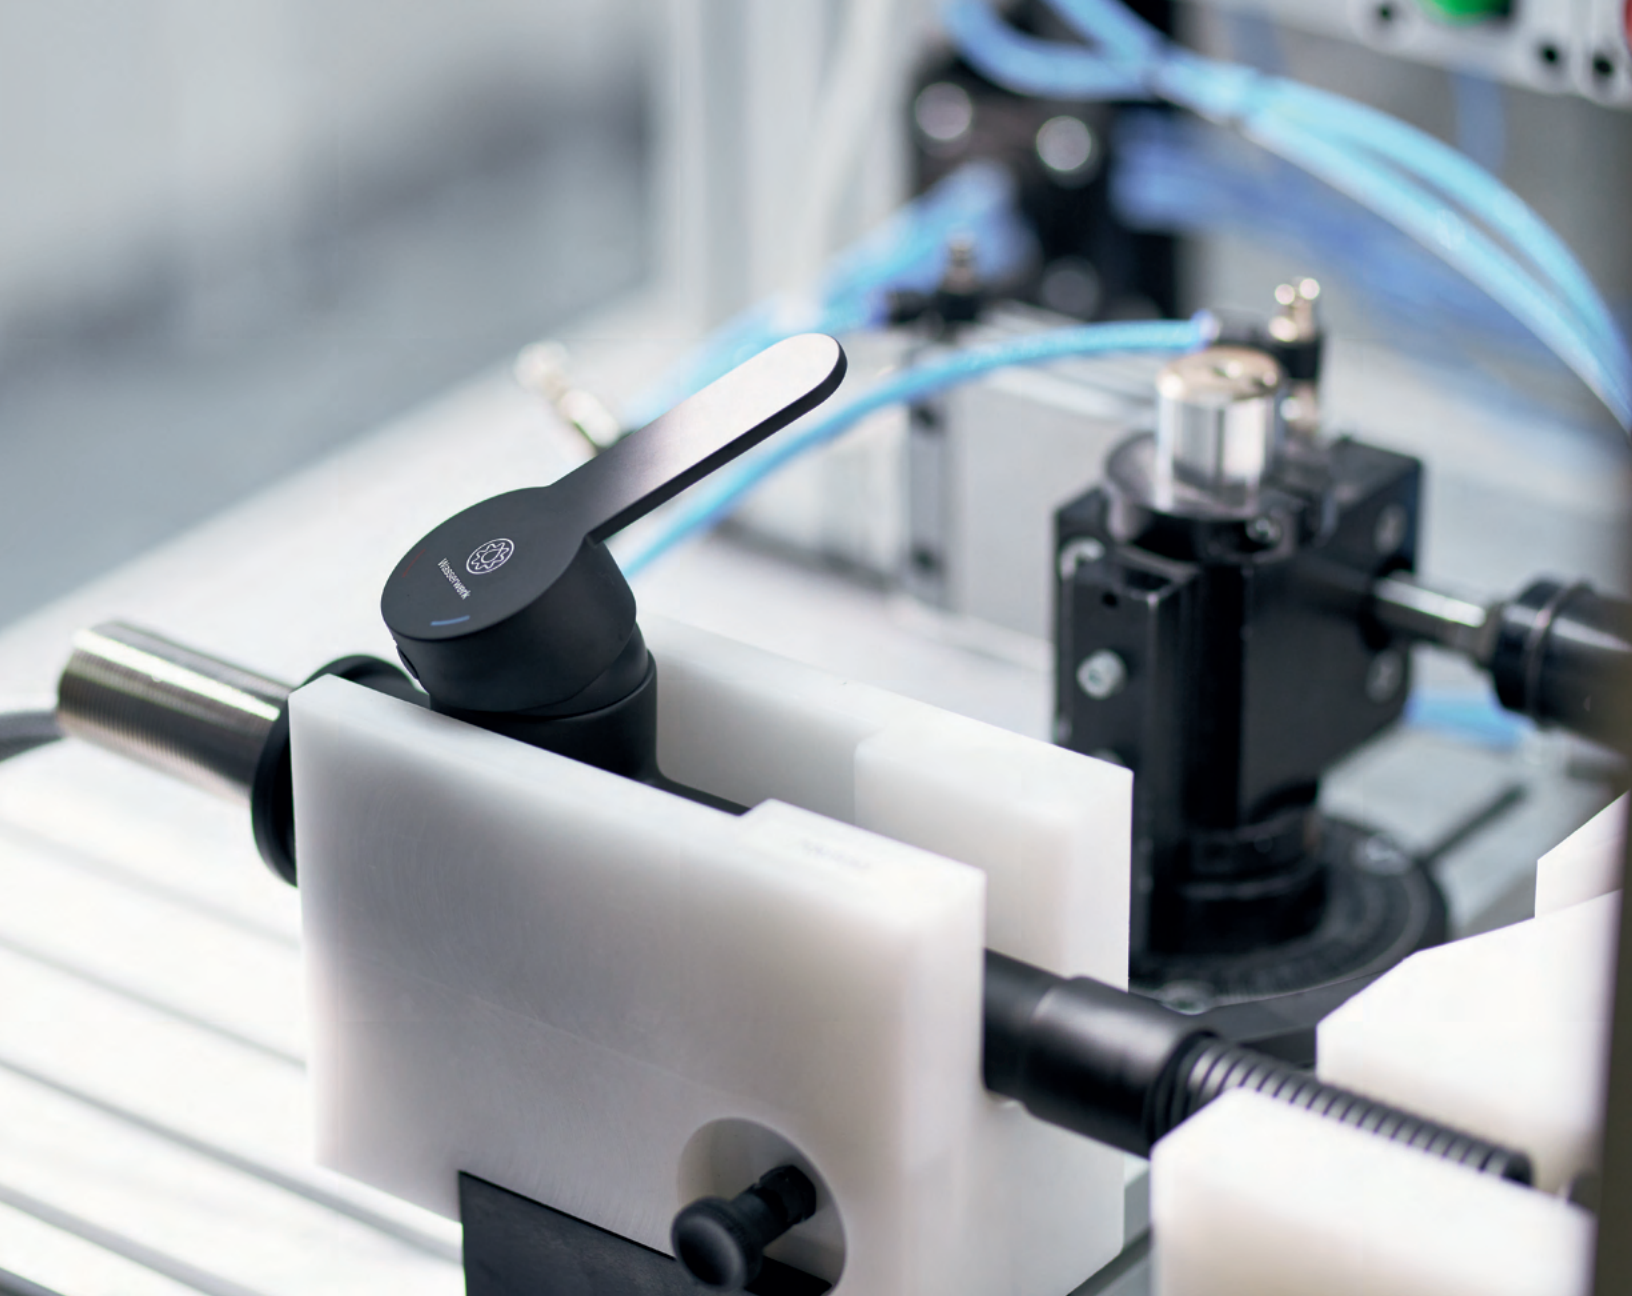

## Iconic Luxury German Craftsmanship Precision Finish

Each **Wasserwerk** faucet is a genuine piece of European workmanship made in our state-of-the-art facility in Wallenhorst, Germany, and personally finished and hand pack by our technicians.

## Quality from Start to Finish

Each faucet is triple tested using specialized machines to ensure flawless performance and durability, meeting the highest quality standards.